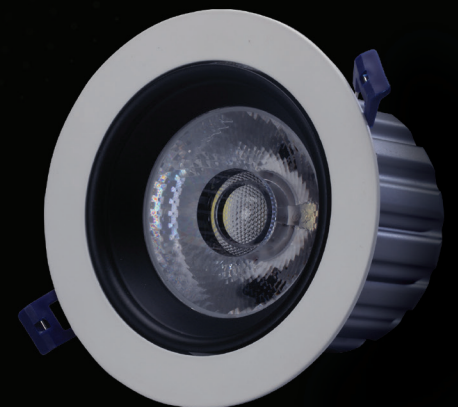

ILLUMINATING
THE WORLD OF LIGHT