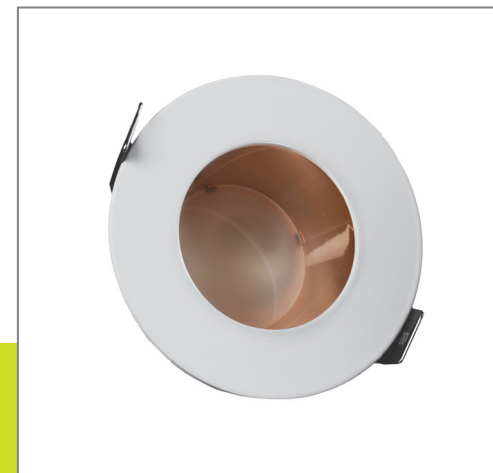

Product Specifications

CRI	- >80
BASE	- SURFACE MOUNTED
POWER FACTOR	- 0.6
BEAM ANGLE	- 120 DEGREES
COLOUR	- 6500K, 4000K, 3000K
SHAPE	- ROUND
PRODUCT REMARK	- ELEGANT SPOT LIGHT AVAILABLE IN SILVER AND ROSE GOLD BEAM COLOUR

WATTAGE	LUMENS (LMS)	MRP	CUT OUT	DIMENSION	PACKAGING
7W	630	630	DIA 75 mm	DIA 95 mm X HEIGHT 60 mm	20
12W	1080	840	DIA 90 mm	DIA 120 mm X HEIGHT 70 mm	20