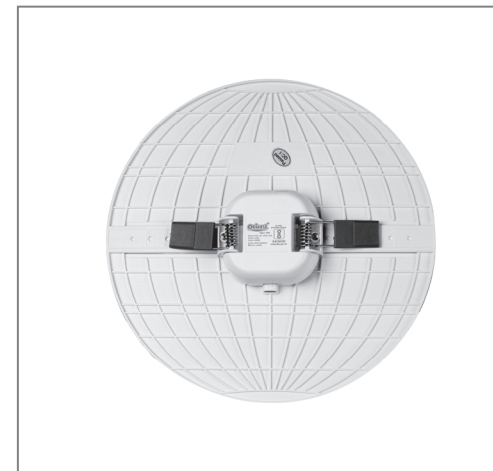

Product Specifications

CRI	- >80
BASE	- RECESSED
POWER FACTOR	- >0.90
BEAM ANGLE	- 120 DEGREES
COLOUR	- 6500K, 4000K, 3000K
SHAPE	- ROUND, SQUARE
PRODUCT REMARK	- ADJUSTABLE CUTOUT PANEL

WATTAGE	LUMENS (LMS)	MRP	CUT OUT	DIMENSION	PACKAGING
12W	1200	530	75 - 100 mm	DIA 120 mm X HEIGHT 35 mm 120 mm X 120 mm X HEIGHT 35 mm	40
18W	1800	790	75 - 150 mm	DIA 170 mm X HEIGHT 35 mm 170 mm X 170 mm X HEIGHT 35 mm	20
24W	2400	1050	75 - 200 mm	DIA 225 mm X HEIGHT 35 mm 225 mm X 225 mm X 32 mm	10