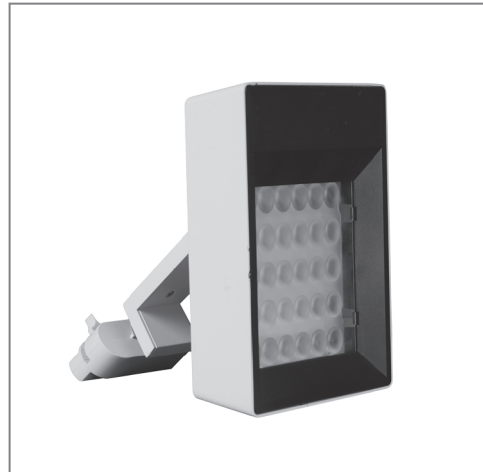

Product Specifications

CRI	- >80
BASE	- CHANNEL BASED
POWER FACTOR	- 0.90
BEAM ANGLE	- 60 DEGREES
COLOUR	- 6500K, 4000K, 3000K
SHAPE	- RECTANGLE
PRODUCT REMARK	- UNIQUE SHAPE TRACK LIGHT WITH BETTER COVERAGE

WATTAGE	LUMENS (LMS)	MRP	CUT OUT	DIMENSION	PACKAGING
30W	2700	4000	-	137 mm X 47 mm X 220 mm	10