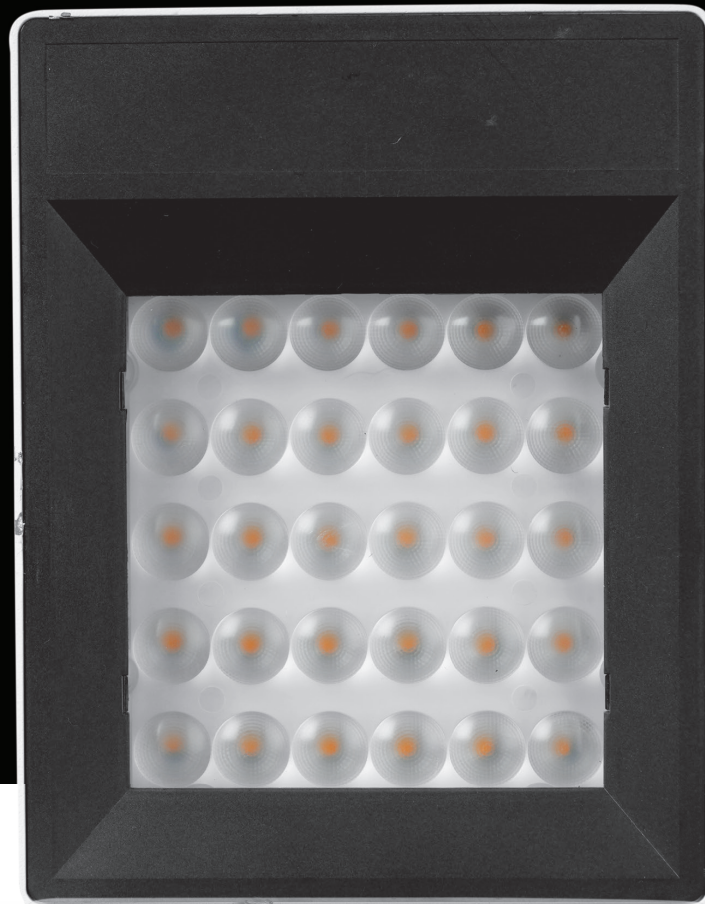

ILO

SMD TRACK LIGHT -
WHITE