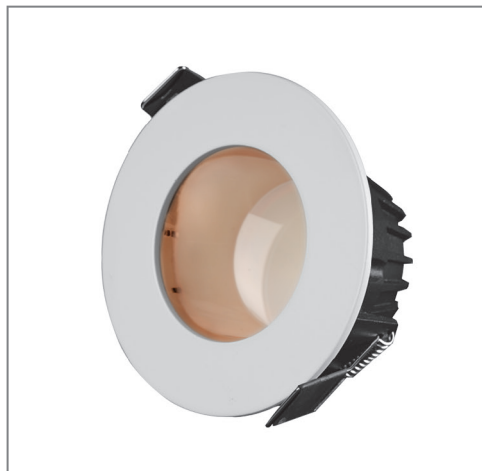

Product Specifications

CRI	- >80
BASE	- SURFACE MOUNTED
POWER FACTOR	- 0.6
BEAM ANGLE	- 120 DEGREES
COLOUR	- 6500K, 4000K, 3000K
SHAPE	- ROUND
PRODUCT REMARK	- ELEGANT SPOT LIGHT AVAILABLE IN SILVER AND ROSE GOLD BEAM COLOUR

WATTAGE	LUMENS (LMS)	MRP	CUT OUT	DIMENSION	PACKAGING
7W	630	630	DIA 75 mm	DIA 95 mm X HEIGHT 60 mm	20
12W	1080	840	DIA 90 mm	DIA 120 mm X HEIGHT 70 mm	20