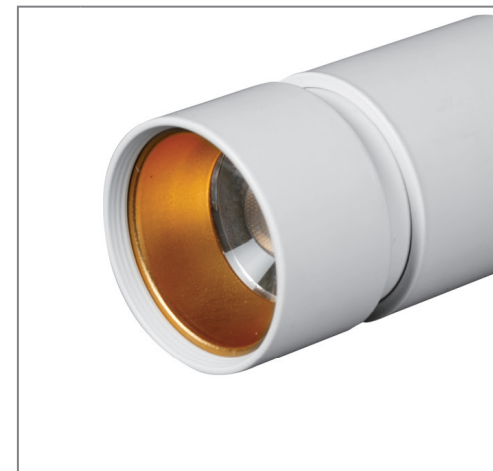

WATTAGE	LUMENS (LMS)	MRP	CUT OUT	DIMENSION	PACKAGING
30W	2700	4000	-	137 mm X 47 mm X 220 mm	10

SHINE

ADJUSTABLE
TRACK LIGHT -
WHITE & BLACK

Product Specifications

CRI	-	>80
BASE	-	CHANNEL BASED
POWER FACTOR	-	0.90
BEAM ANGLE	-	15 – 60 DEGREES
COLOUR	-	5700K, 4000K, 3000K
SHAPE	-	CYLINDRICAL
PRODUCT REMARK	-	ADJUSTABLE BEAM ANGLE TRACK LIGHT